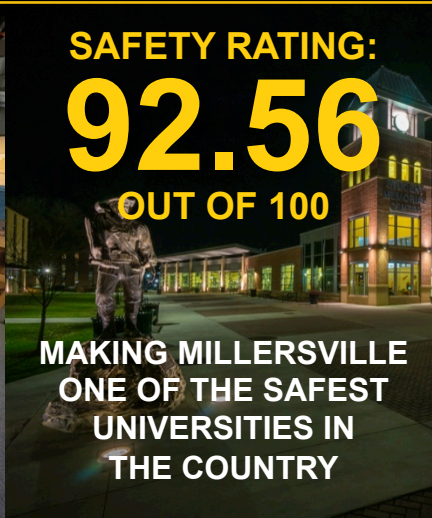

NEW SUITE STYLE RESIDENCE HALLS WILL OFFER

600,000
SQ. FT.

FOR STUDENTS TO LIVE AND LEARN

98%

OF FACULTY
HAVE A PH.D.

ACCEPTANCE
RATE

65%

BEST COLLEGES
A WORLD REPORT
U.S. News
REGIONAL UNIVERSITIES
NORTH
2015

#1 PUBLIC UNIVERSITY IN PA
WITH THE GREATEST LIFETIME
RETURN ON INVESTMENT

THINK BIG. GO FAR.SM

HANDS-ON
EXPERIENCES &
INTERNSHIPS

SAFETY RATING:
92.56
OUT OF 100

MAKING MILLERSVILLE
ONE OF THE SAFEST
UNIVERSITIES IN
THE COUNTRY